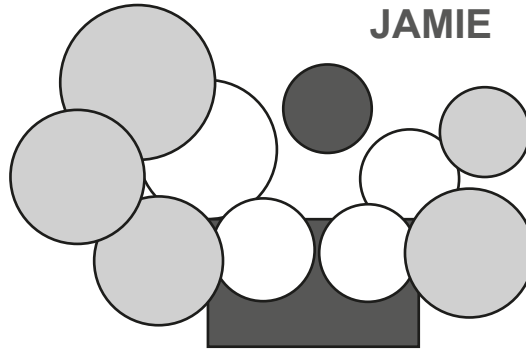

# NESAIA - STAGE RIDER

PEDALBOARD  
BASS

BASTI

JAMIE

DRUMKIT

X32  
RACK  
+  
Wi-Fi IEM

Refer to list

MATZE

# In Ear Rack Nesaia – Belegung